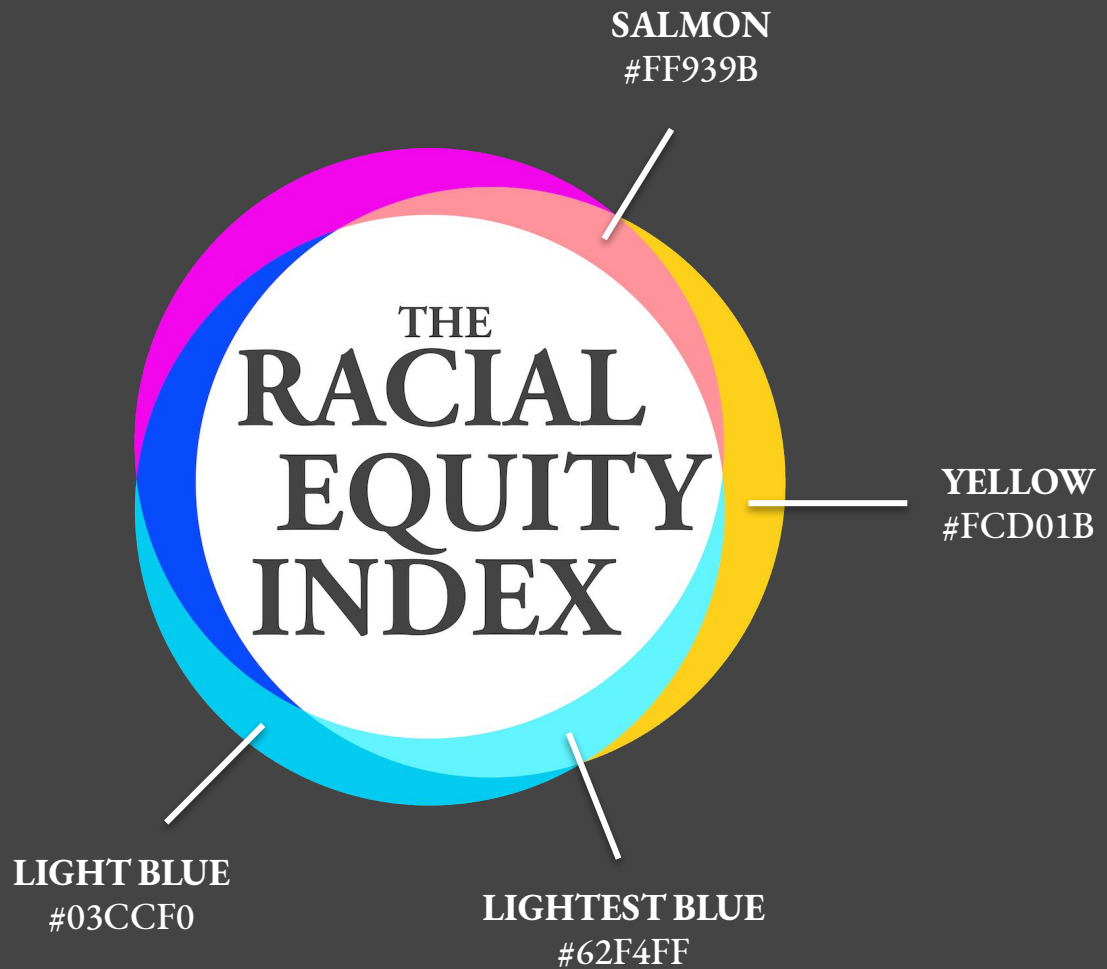

THE LOGO

THE 'HALO'

Used for favicon and other small materials where the logo text would be illegible.

THE FONT

Garamond

ABCDEFGHIJKLMNOPQRSTUVWXYZ

abcdefghijklmnopqrstuvwxyz

123456789!@#\$%&*?"

PRIMARY COLORS

PINK
#F207EC

BLUE
#074BFD

GREY
#444444

SECONDARY COLORS

theraciaequityindex.org